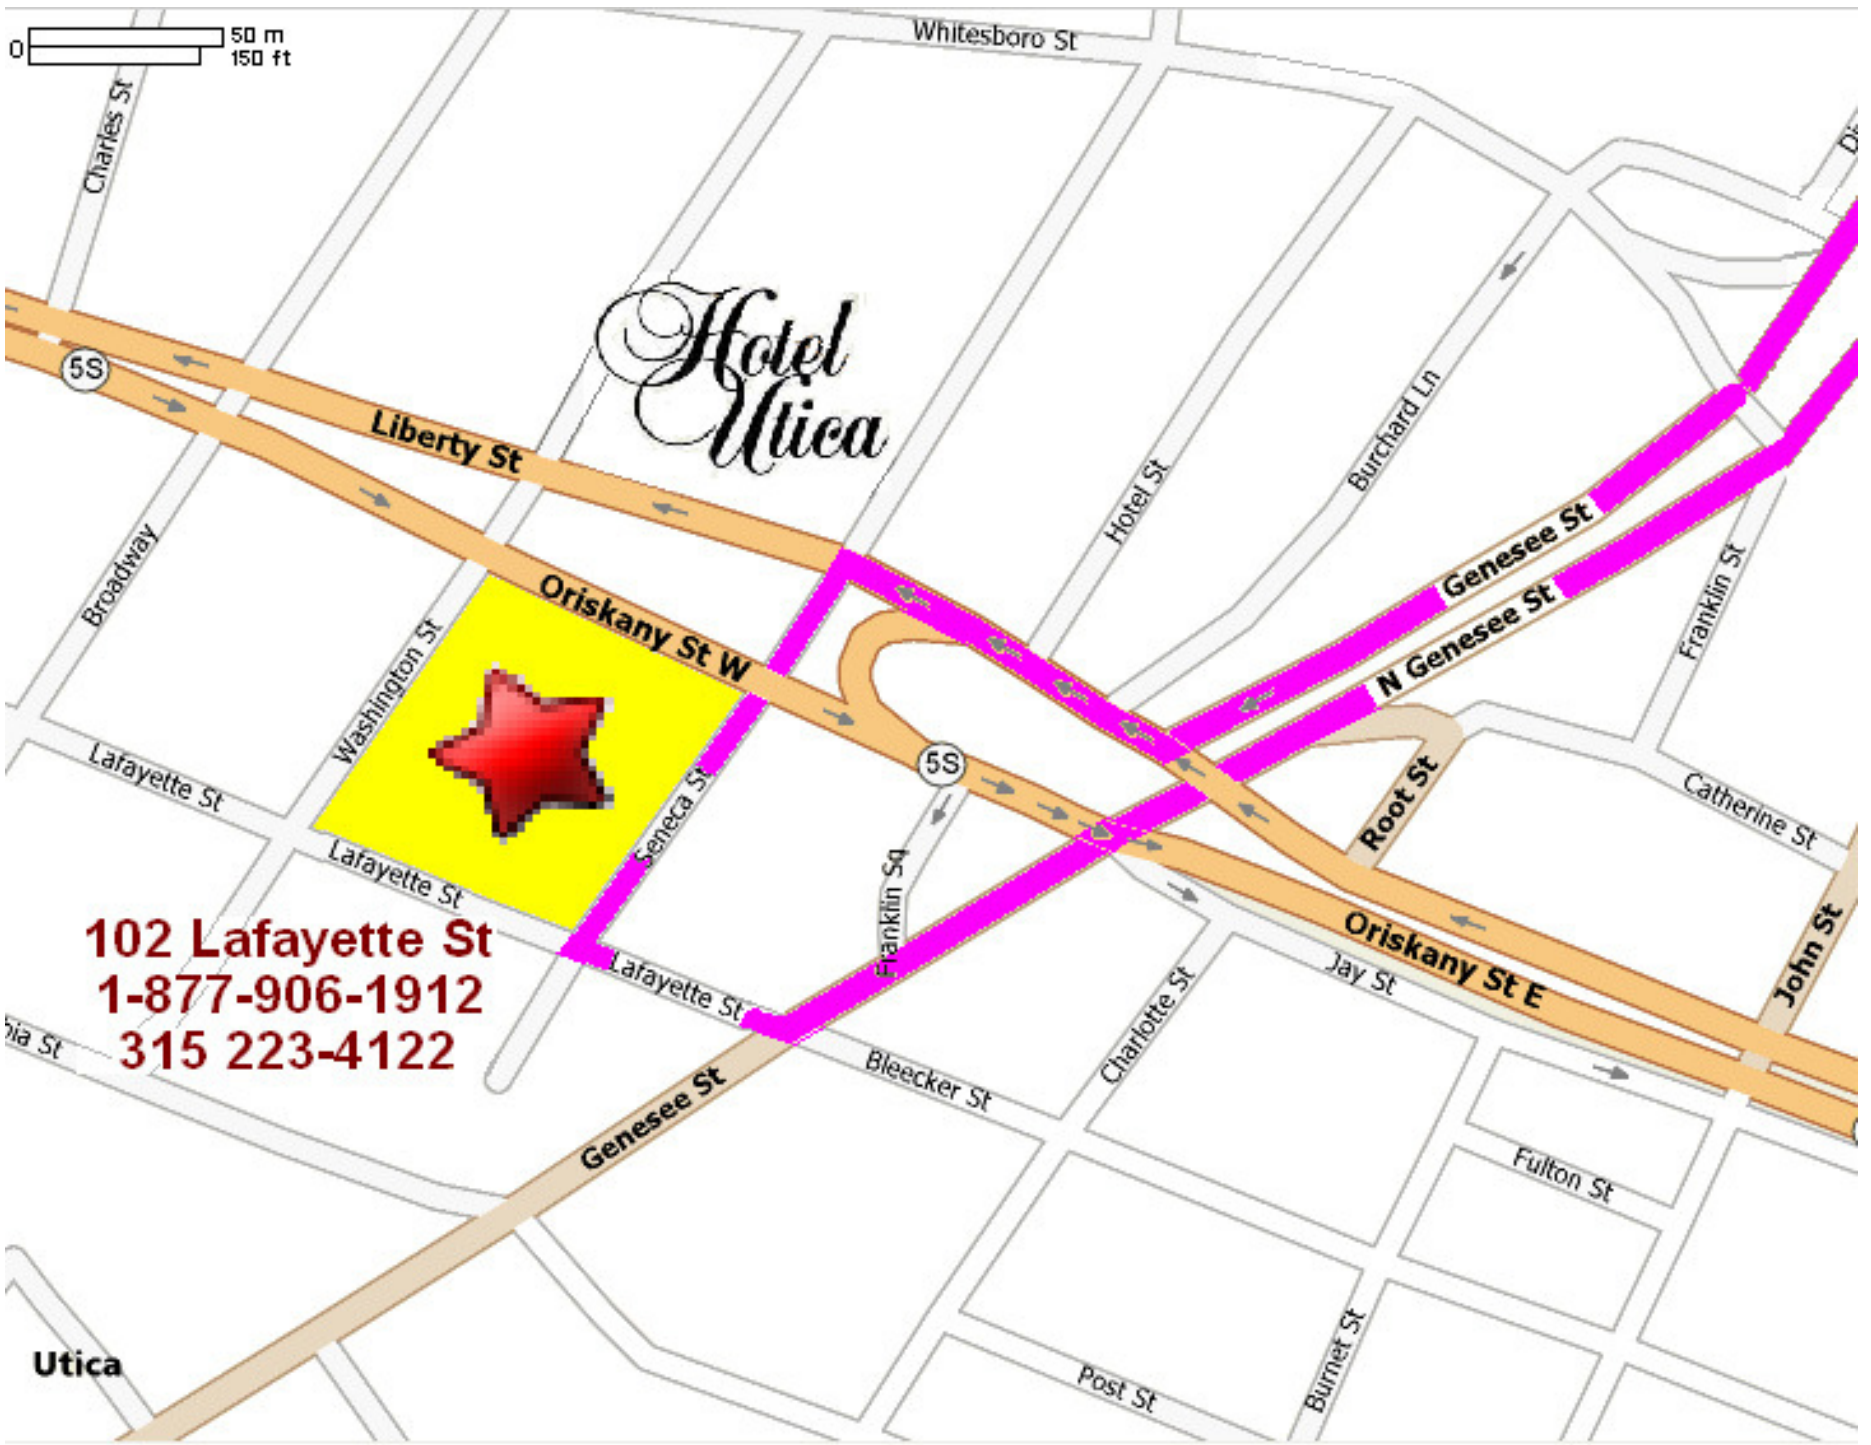

0 50 m
150 ft

*Hotel
Ulica*

102 Lafayette St
1-877-906-1912
315 223-4122

Utica

Directions to the 35th NYS Sangerbund Sangerfest Utica NY 12, 13, 14 June 2009

Utica Maennerchor

5535 Flanagan Road
Marcy, New York 13403
(315) 735-5882

From the NYS Thruway Utica Exit 31:
Follow signs for *Genesee Street North*
Turn **RIGHT** onto *Genesee Street*
Turn **LEFT** onto *Riverside Drive* (*Riverside Drive* becomes *River Road West*)
Drive about 1.5 miles on *River Road* Turn **RIGHT** onto *Flanagan Road*

Hotel Utica Hotel Check-in starts at 4:00 PM

102 Lafayette Street, Utica, New York, US, 13502
315-724-7829 or 1-877-906-1912

From the NYS Thruway *about 1 mile from Exit 31*

Utica Exit 31: Follow signs for *Genesee Street South* - downtown Utica. At the stop sign make a right turn onto *Genesee Street*. Once you are on *Genesee Street* continue southbound (follow signs for *Genesee Street*) driving over the Barge Canal and Mohawk River Bridges. You will then drive over the railroad bridge - go straight passing *Oriskany Street* (water fountain on your right), stay right until you reach *Lafayette Street* (you'll see a liberty bell in a park on your right) - turn right onto *Lafayette Street*.

Whitesboro Central High School

6000 State Route 291
Marcy, New York 13403
(315) 266-3200

Mass Chorus Concert and Prize Singing Venue :

Is located about three miles west of the Utica Maennerchor.